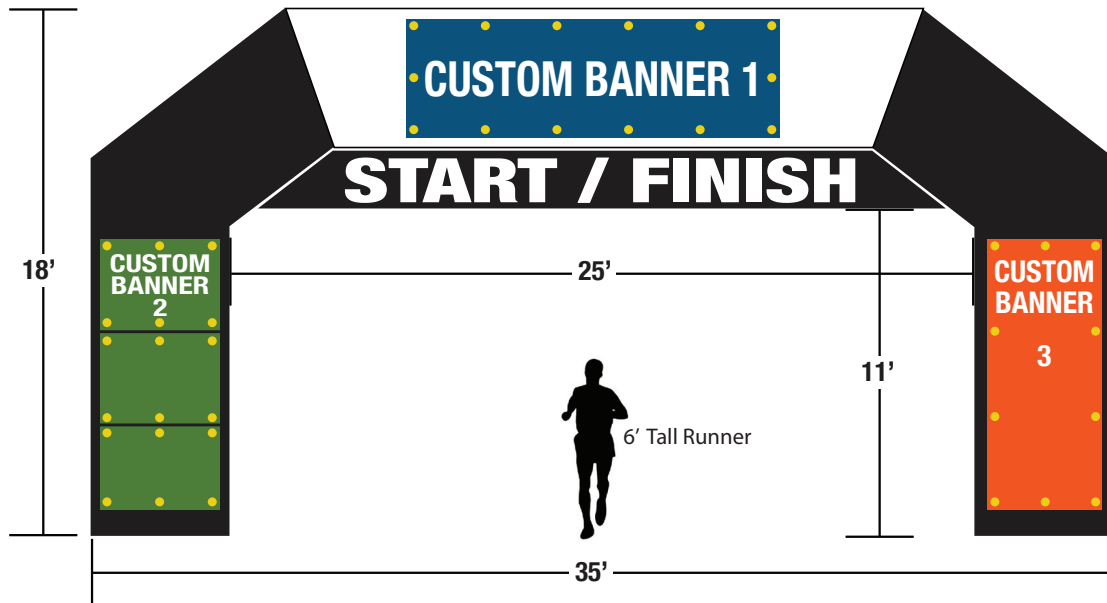

35'w x 18'h Arch

CUSTOM OPTION 1:

- 144" wide x 48" high banner across the top of the Arch
- Grommet holes placed 28" apart horizontally & 24" apart vertically along the outer edge

CUSTOM OPTION 2:

- 48" wide x 36" high banner
- Place up to 3 on each column
- Grommet holes placed 24" apart horizontally & 36" apart vertically

CUSTOM OPTION 3:

- 48" wide x 108" high banner
- Place on either or both column
- Grommet holes placed 24" apart horizontally & 36" apart vertically across the entire banner

22'w x 15'h Arch

CUSTOM OPTION 1:

- 72" wide x 21" high banner across the top of the Arch
- Grommet holes placed 18" apart horizontally & 10.5" apart vertically along the outer edge

CUSTOM OPTION 2:

- 30" wide x 28" high banner
- Place up to 3 on each column
- Grommet holes placed 15" apart horizontally & 28" apart vertically

CUSTOM OPTION 3:

- 34" wide x 96" high banner
- Place on either column
- Grommet holes placed in all 4 corners and 3' from the top edge and 3' from the bottom edge