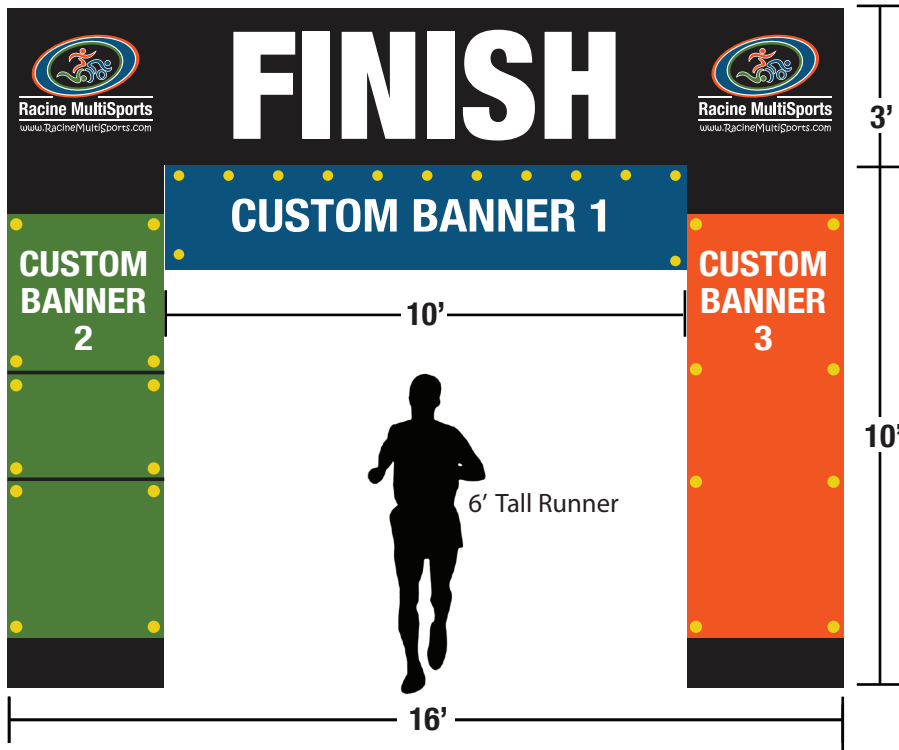

Racine MultiSports
www.RacineMultiSports.com

CUSTOM BANNERS FOR ARCHES

You can customize the arches with your own custom banners. See diagrams below for available sizes and placement on each arch. You may choose 1 option or several to fit your race needs. Arches can have banners on each side, front and back.

16'w x 13'h Arch

CUSTOM OPTION 1:

- 10' wide x 2' high banners (double sided)
- Place underneath the top of the arch
- 11 grommets placed at top & 1 in each bottom corner

CUSTOM OPTION 2:

- 34" wide x 35" high banner placed at top of column, 34" wide x 22" high banner placed at middle of column, and/or 34" wide x 35" high banner placed at bottom of column
- Grommets placed in all four corners of each banner

CUSTOM OPTION 3:

- 34" wide x 96" high banner
- Place on either column
- Grommet holes placed in all 4 corners and 3' from the top edge and 3' from the bottom edge