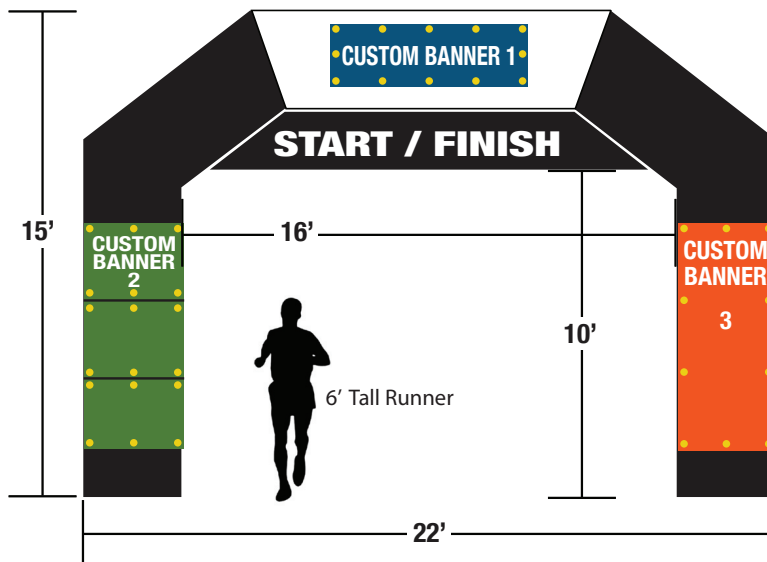

35'w x 18'h Arch

CUSTOM OPTION 1:

- 144" wide x 48" high banner across the top of the Arch
- Grommet holes placed 28" apart horizontally & 24" apart vertically along the outer edge

CUSTOM OPTION 2:

- 48" wide x 36" high banner
- Place up to 3 on each column
- Grommet holes placed 24" apart horizontally & 36" apart vertically

CUSTOM OPTION 3:

- 48" wide x 108" high banner
- Place on either or both column
- Grommet holes placed 24" apart horizontally & 36" apart vertically across the entire banner

22'w x 15'h Arch

CUSTOM OPTION 1:

- 72" wide x 21" high banner across the top of the Arch
- Grommet holes placed 18" apart horizontally & 10.5" apart vertically along the outer edge

CUSTOM OPTION 2:

- 30" wide x 28" high banner
- Place up to 3 on each column
- Grommet holes placed 15" apart horizontally & 28" apart vertically

CUSTOM OPTION 3:

- 30" wide x 84" high banner
- Place on either or both column
- Grommet holes placed 15" apart horizontally & 28" apart vertically across the entire banner

Racine MultiSports
www.RacineMultiSports.com