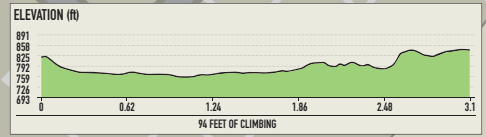

# LURAY 5K RUN MAP

## MAP KEY

START

FINISH

MILE MARKERS

WATER STATION

DIRECTION TO RUN

GREENWAY PATH

5K COURSE

# LURAY 5K RUN TURN-BY-TURN DIRECTIONS

0 mi		START on E Main Street heading west to
.02 mi		Right onto N Broad St
.43 mi		Straight onto N Broad St becomes U.S. 340
.76 mi		Left in to Greenway parking lot
.80 mi		Right onto Greenway, follow Greenway for next 2 miles
1.73 mi		Right onto Mechanic St
1.77 mi		Left onto Greenway
1.80 mi		WATER STOP #1
2.55 mi		Left off of Greenway onto Linden Ave
2.73 mi		Left onto Big Spring St
2.89 mi		Left onto Jamison Rd
2.96 mi		Left onto Inn Cir
3.01 mi		Right onto Zerkel St
3.10 mi		FINISH at Hawksbill Brewery