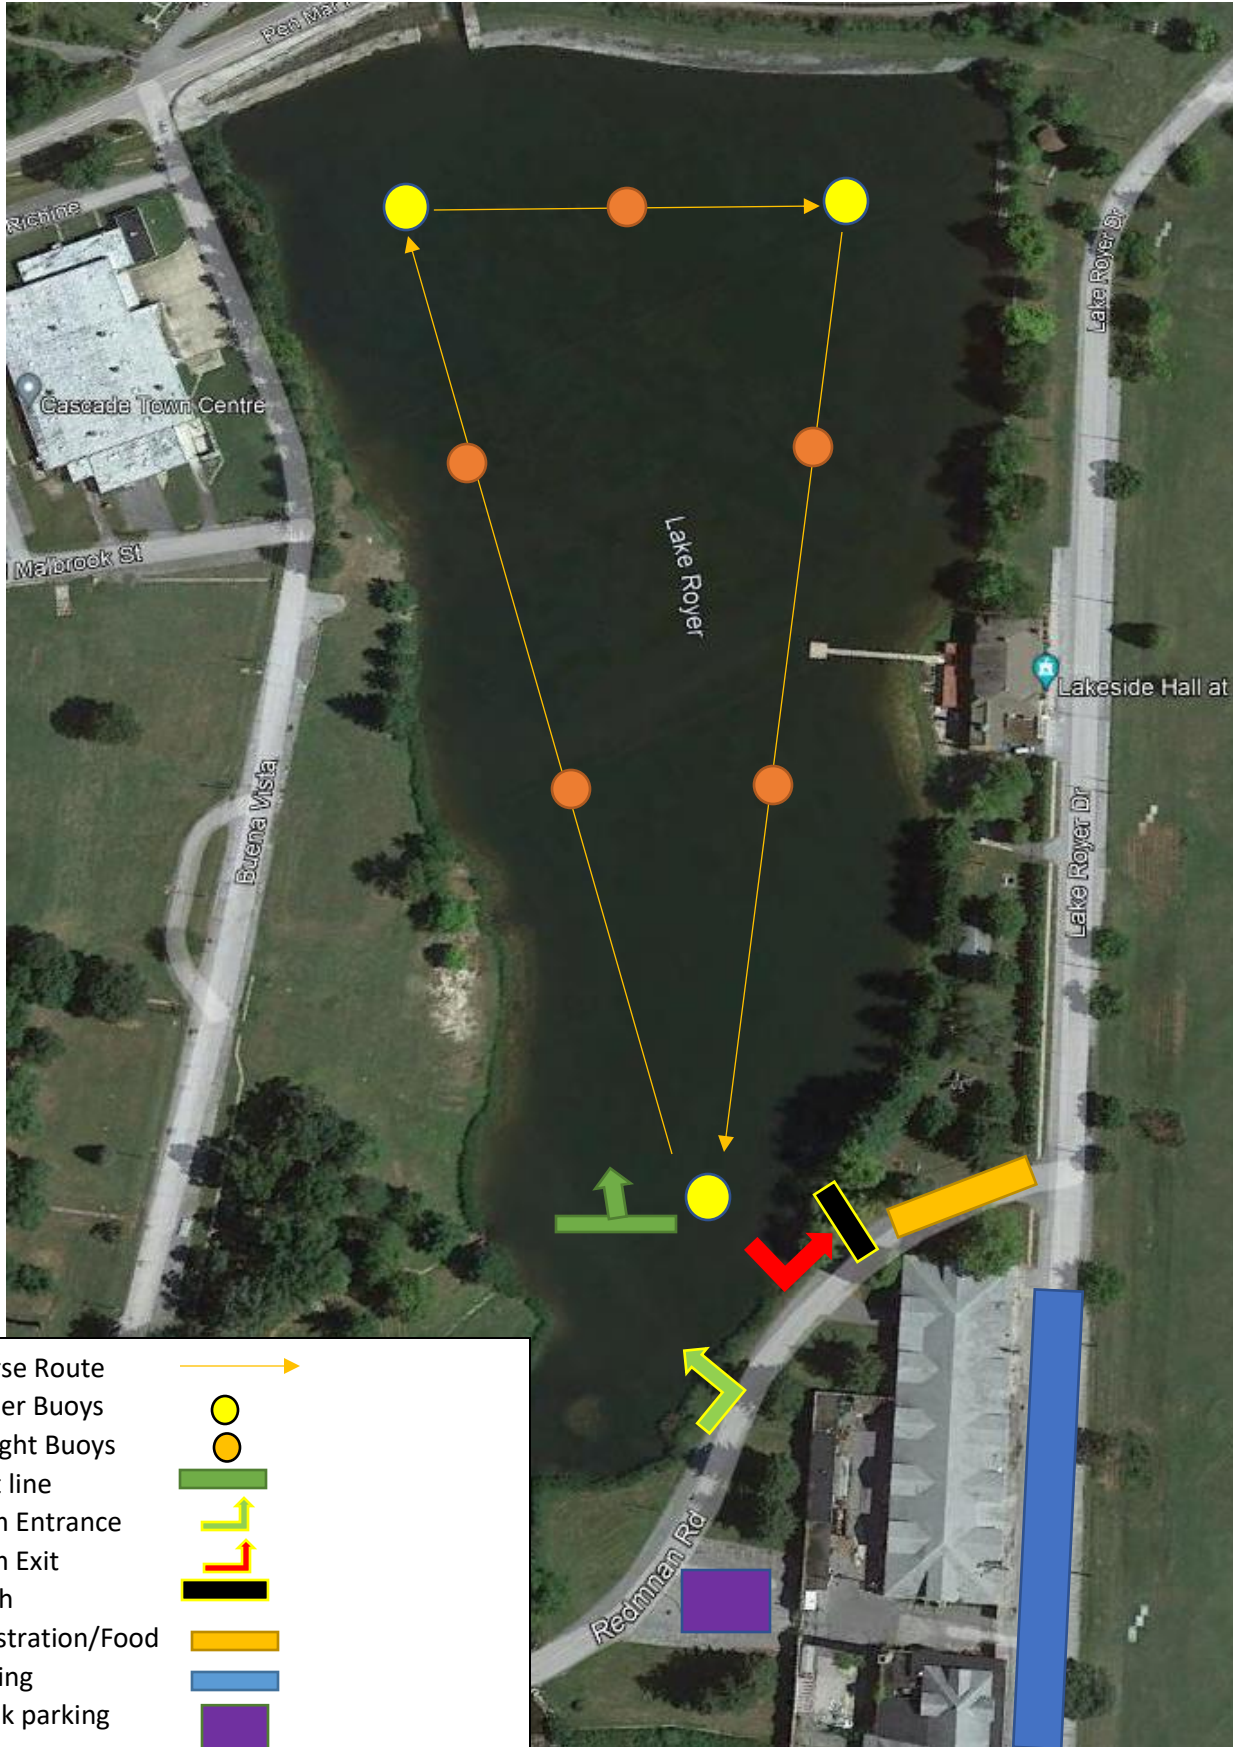

SWIM FEST FORT RITCHIE COURSE MAP 2022

Course Route	
Corner Buoys	
Straight Buoys	
Start line	
Swim Entrance	
Swim Exit	
Finish	
Registration/Food	
Parking	
Kayak parking	

Each lap is 750 meters
 -300 meters leg 1, 150 leg 2, 300 leg 3