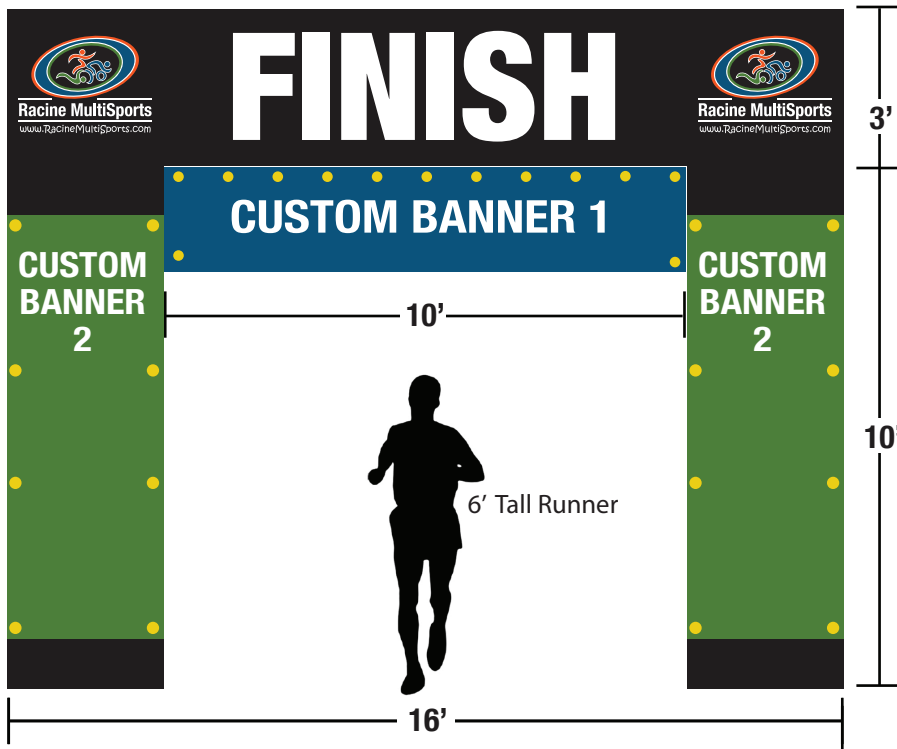

35'w x 18'h Arch

CUSTOM BANNER OPTION 1:

- 143" wide x 46" high banner across the top of the Arch

CUSTOM BANNER OPTION 2:

- 46" wide x 104" high banner
- Place on either or both column

22'w x 15'h Arch

CUSTOM BANNER OPTION 1:

- 104" wide x 32" high banner across the top of the Arch

CUSTOM BANNER OPTION 2:

- 30" wide x 80" high banner
- Place on either or both column

Racine MultiSports

www.RacineMultiSports.com

CUSTOM BANNERS FOR ARCHES

You can customize the arches with your own custom banners. See diagrams below for available sizes and placement on each arch. You may choose 1 option or several to fit your race needs. Arches can have banners on each side, front and back.

16'w x 13'h Arch

CUSTOM OPTION 1:

- 10' wide x 2' high banners (double sided)
- Place underneath the top of the arch
- 11 grommets placed at top & 1 in each bottom corner

CUSTOM OPTION 2:

- 34" wide x 96" high banner
- Place on either column
- Grommet holes placed in all 4 corners and 3' from the top edge and 3' from the bottom edge