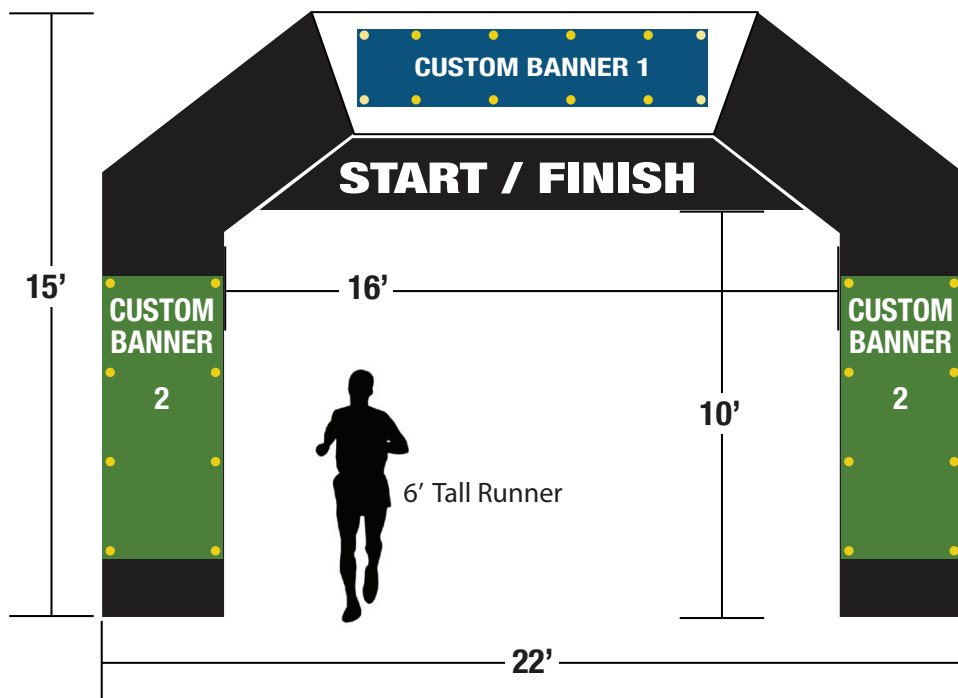

35'w x 18'h Arch

CUSTOM BANNER OPTION 1:

- 143" wide x 46" high banner across the top of the Arch

CUSTOM BANNER OPTION 2:

- 46" wide x 104" high banner
- Place on either or both column

22'w x 15'h Arch

CUSTOM BANNER OPTION 1:

- 104" wide x 32" high banner across the top of the Arch

CUSTOM BANNER OPTION 2:

- 30" wide x 80" high banner
- Place on either or both column

Racine MultiSports

www.RacineMultiSports.com

CUSTOM BANNERS FOR ARCHES

You can customize the arches with your own custom banners. See diagrams below for available sizes and placement on each arch. You may choose 1 option or several to fit your race needs. Arches can have banners on each side, front and back.

16'w x 13'h Arch

CUSTOM OPTION 1:

- 10' wide x 2' high banners (double sided)
- Place underneath the top of the arch
- 11 grommets placed at top & 1 in each bottom corner

CUSTOM OPTION 2:

- 34" wide x 96" high banner
- Place on either column
- Grommet holes placed in all 4 corners and 3' from the top edge and 3' from the bottom edge