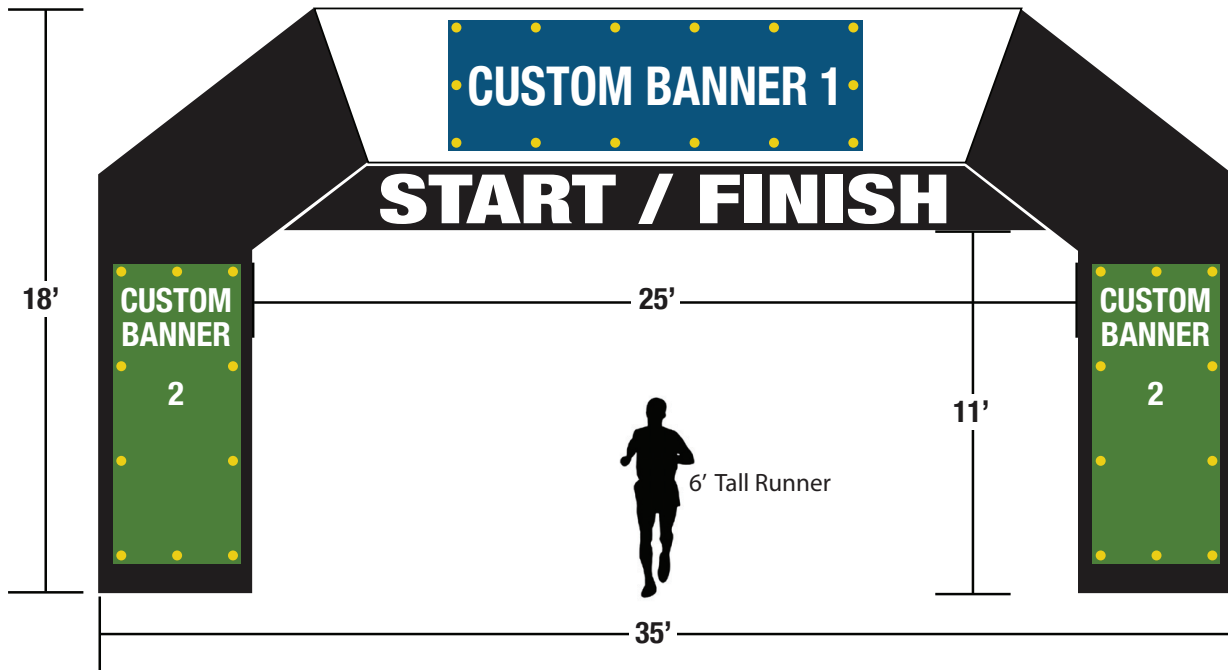

Racine MultiSports
www.RacineMultiSports.com

CUSTOM BANNERS FOR ARCHES

You can customize the arches with your own custom banners. See diagrams below for available sizes and placement on each arch. You may choose 1 option or several to fit your race needs. Arches can have banners on each side, front and back.

35'w x 18'h Arch

CUSTOM BANNER OPTION 1:

- 143" wide x 46" high banner across the top of the Arch

CUSTOM BANNER OPTION 2:

- 46" wide x 104" high banner
- Place on either or both column

22'w x 15'h Arch

CUSTOM BANNER OPTION 1:

- 104" wide x 32" high banner across the top of the Arch

CUSTOM BANNER OPTION 2:

- 30" wide x 80" high banner
- Place on either or both column

Racine MultiSports

www.RacineMultiSports.com

CUSTOM BANNERS FOR ARCHES

16'w x 13'h Arch

CUSTOM OPTION 1:

- 10' wide x 2' high banners (double sided)
- Place underneath the top of the arch
- 11 grommets placed at top & 1 in each bottom corner

CUSTOM OPTION 2:

- 34" wide x 96" high banner
- Place on either column
- Grommet holes placed in all 4 corners and 3' from the top edge and 3' from the bottom edge