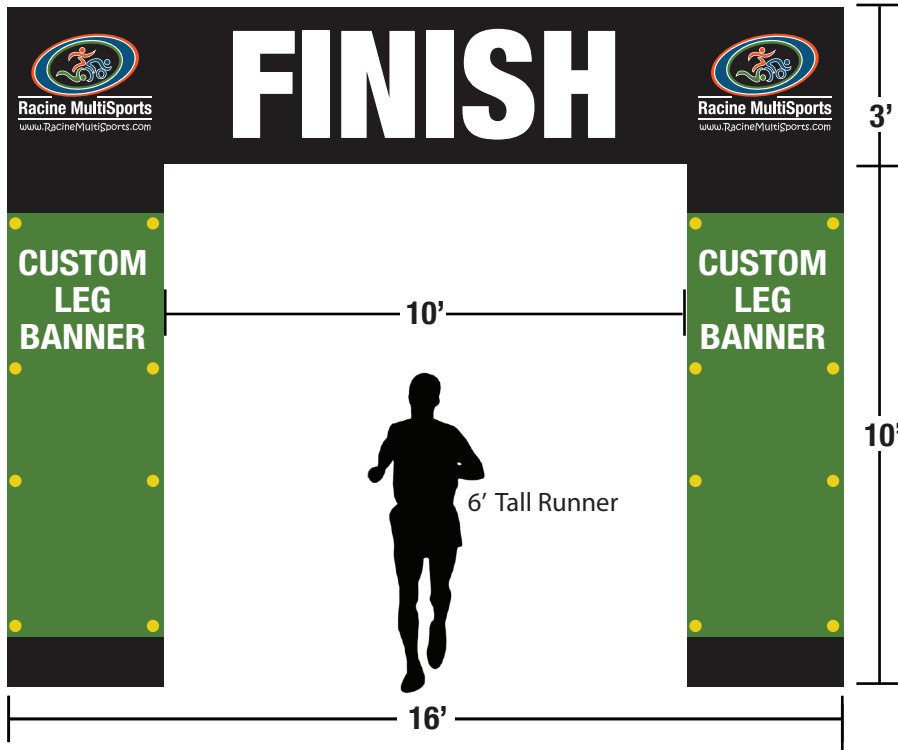

### 35'w x 18'h Arch

#### CUSTOM BANNER OPTION 1:

- 104" wide x 32" high banner across the top of the Arch

#### CUSTOM BANNER OPTION 2:

- 30" wide x 80" high banner
- Place on either or both column

**Racine MultiSports**

www.RacineMultiSports.com

### 16'w x 13'h Arch