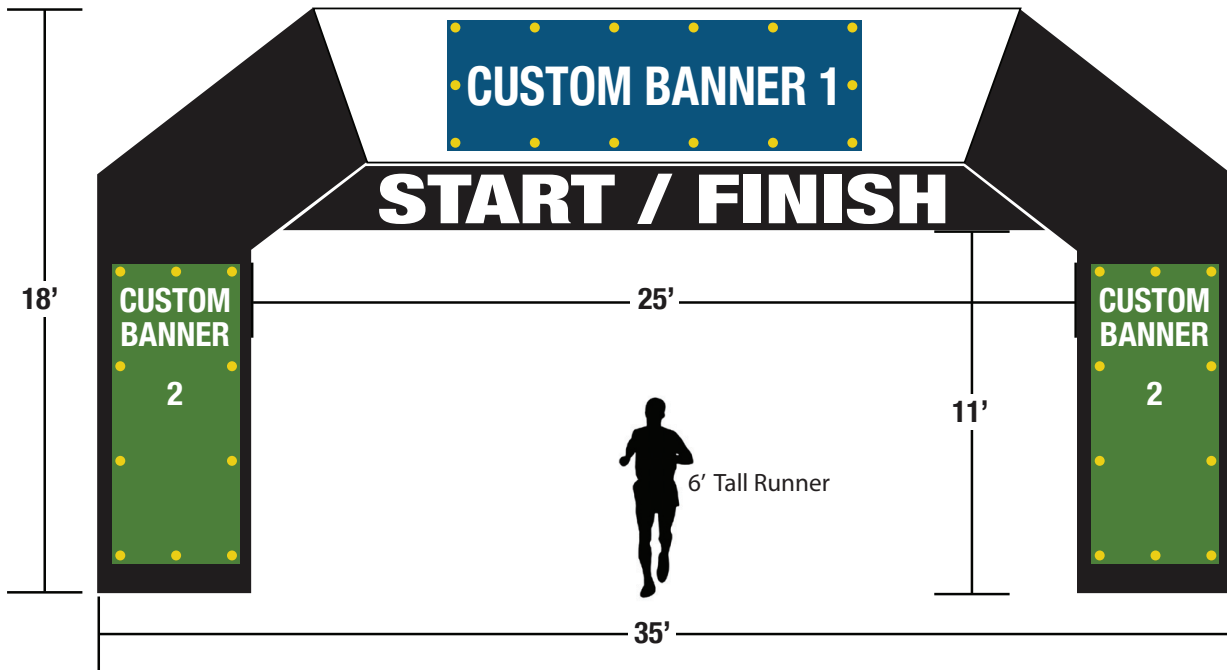

## CUSTOM BANNERS FOR ARCHES

You can customize the arches with your own custom banners. See diagrams below for available sizes and placement on each arch. You may choose 1 option or several to fit your race needs. Arches can have banners on each side, front and back.

### 35'w x 18'h Arch

#### CUSTOM BANNER OPTION 2:

- 46" wide x 104" high banner
- Place on either or both column

### 16'w x 13'h Arch