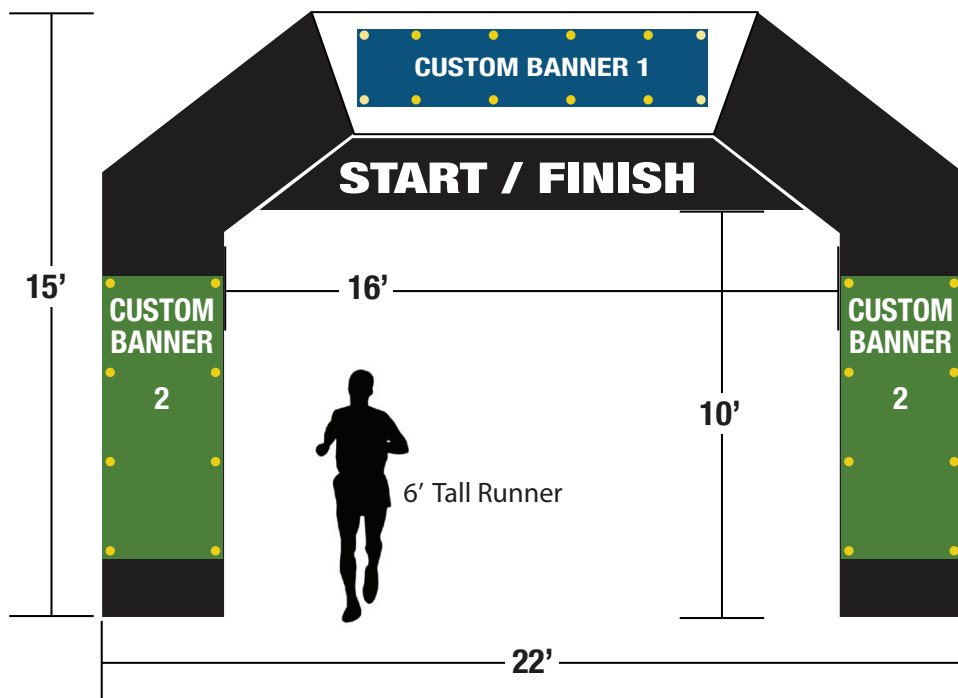

CUSTOM BANNER OPTION 2:

- 30" wide x 80" high banner
- Place on either or both column